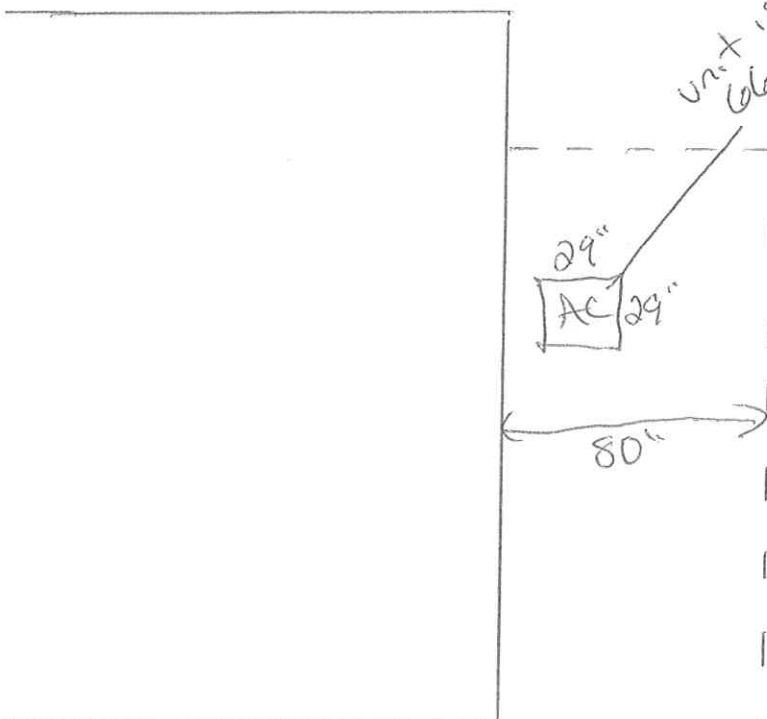

unit is
66 db5