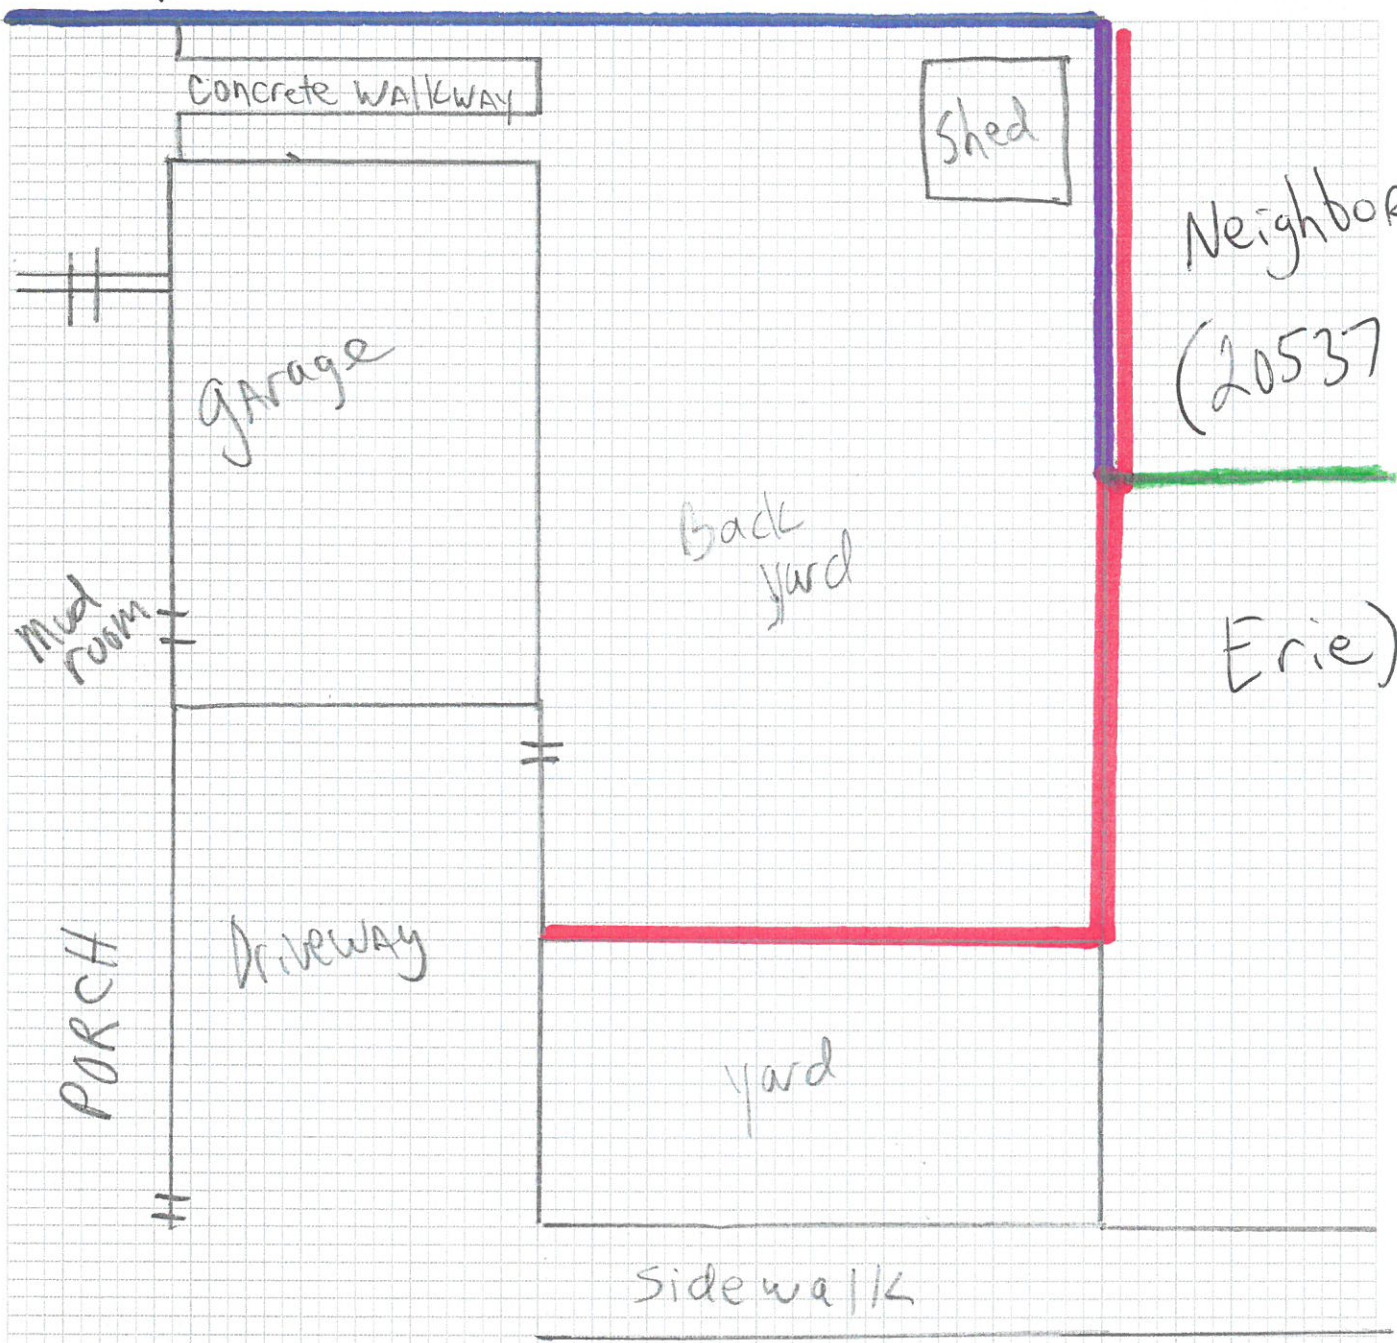

Neighbor - (20528 Morewood)

Neighbor -
(20537

Erie)

Erie Road

Legend

- █ = my existing fence
- █ █ = my portion of fence w variance
- █ = 20528 Morewood Fence
- █ = 20537 Erie Fence

1 Box = 1 FOOT