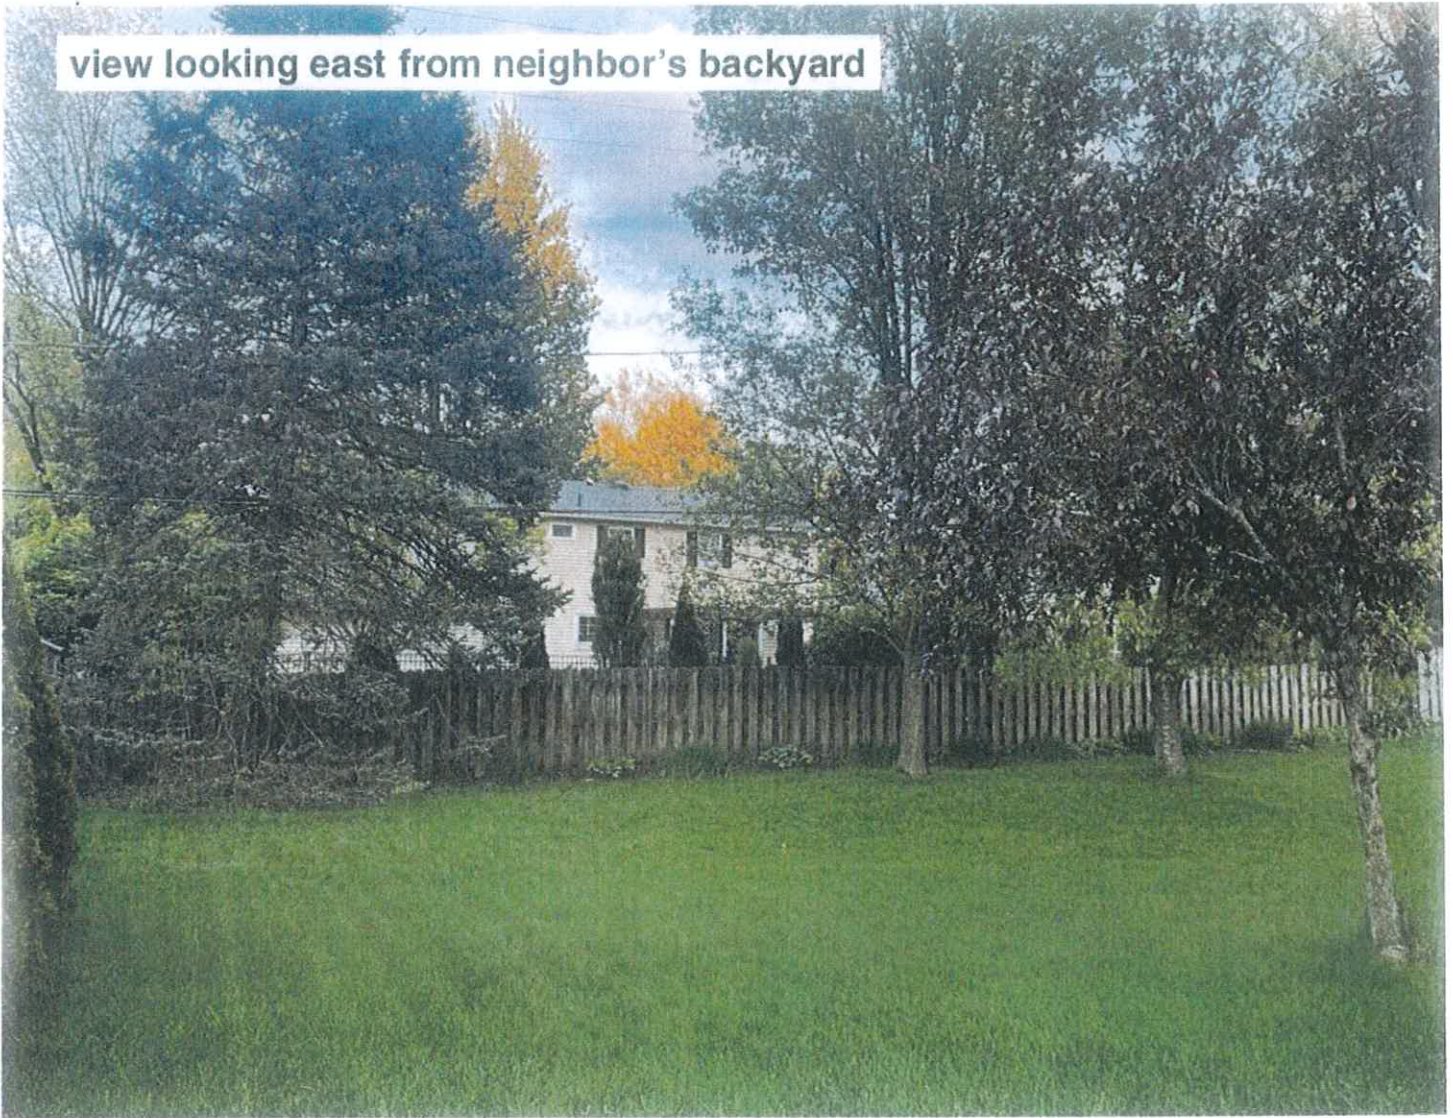

### 2" x 7" SMOOTH RAIL CAMBRIDGE PRIVACY

Height Options  
48" | 56 1/2" | 72" | 84" | 96"

Section Widths  
8 ft.

Rail Size  
2" x 7"  
with structural  
reinforcement

Not available in Black

### 1 1/2" x 5 1/2" SMOOTH RAIL CAMBRIDGE PRIVACY

Height Options  
48" | 54 1/2" | 70"

Section Widths  
8 ft.

Rail Size  
1 1/2" x 5 1/2"  
with structural  
reinforcement

**View looking east from neighbor's backyard**

view looking east from neighbor's backyard

view looking east from neighbor's backyard

view looking south from neighbor's backyard

view looking south from neighbor's backyard

view looking south from neighbor's backyard

view looking south from neighbor's backyard

view looking north

view looking west

view looking south

view looking north

view looking south

view looking west

view looking west