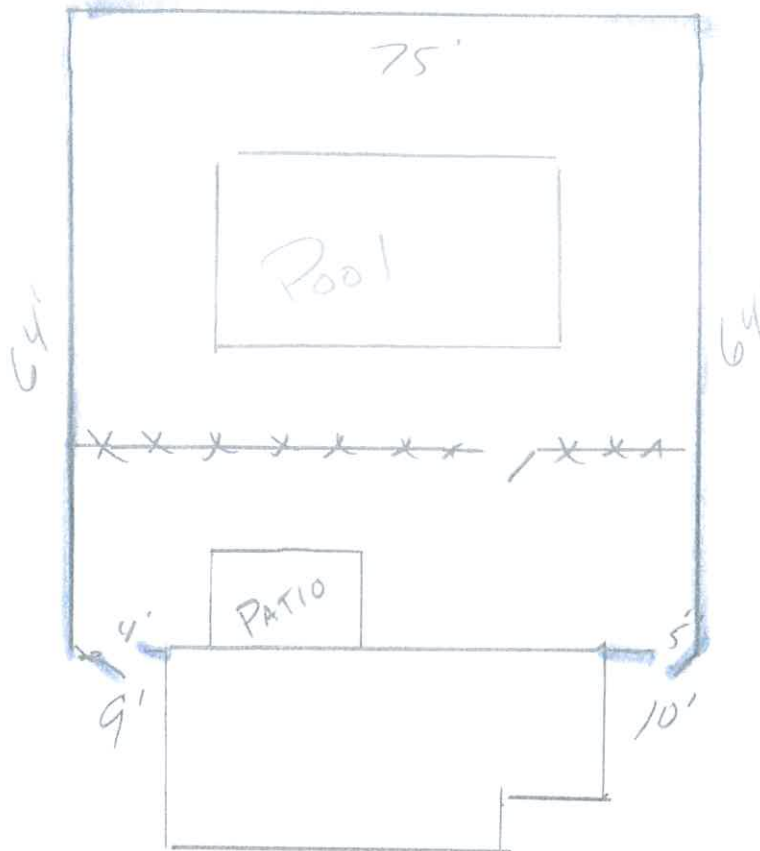

5' white
vinyl
fence &
gate