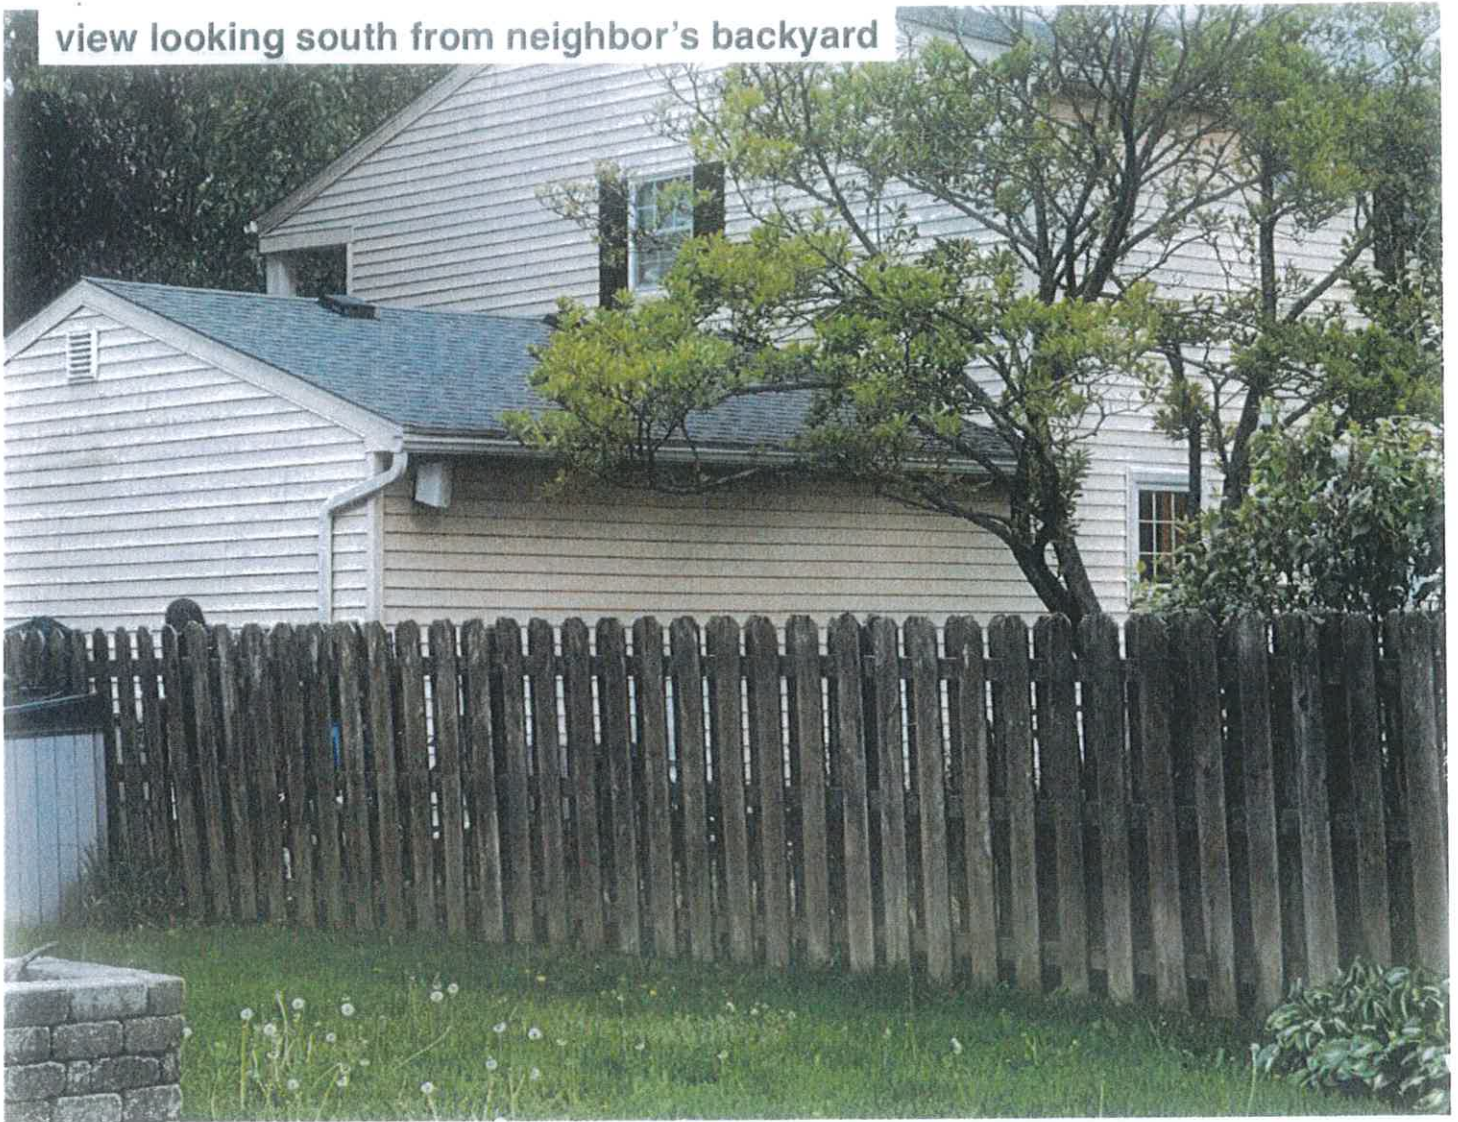

### 1 1/2" x 5 1/2" SMOOTH RAIL CAMBRIDGE PRIVACY

Height Options  
48" | 54 1/2" | 70"

Section Widths  
8 ft.

Rail Size  
1 1/2" x 5 1/2"  
with structural  
reinforcement

**View looking east from neighbor's backyard**

view looking east from neighbor's backyard

view looking east from neighbor's backyard

view looking south from neighbor's backyard

view looking south from neighbor's backyard

view looking south from neighbor's backyard

view looking south from neighbor's backyard

view looking north

view looking west

view looking south

view looking north

view looking south

view looking west

view looking west