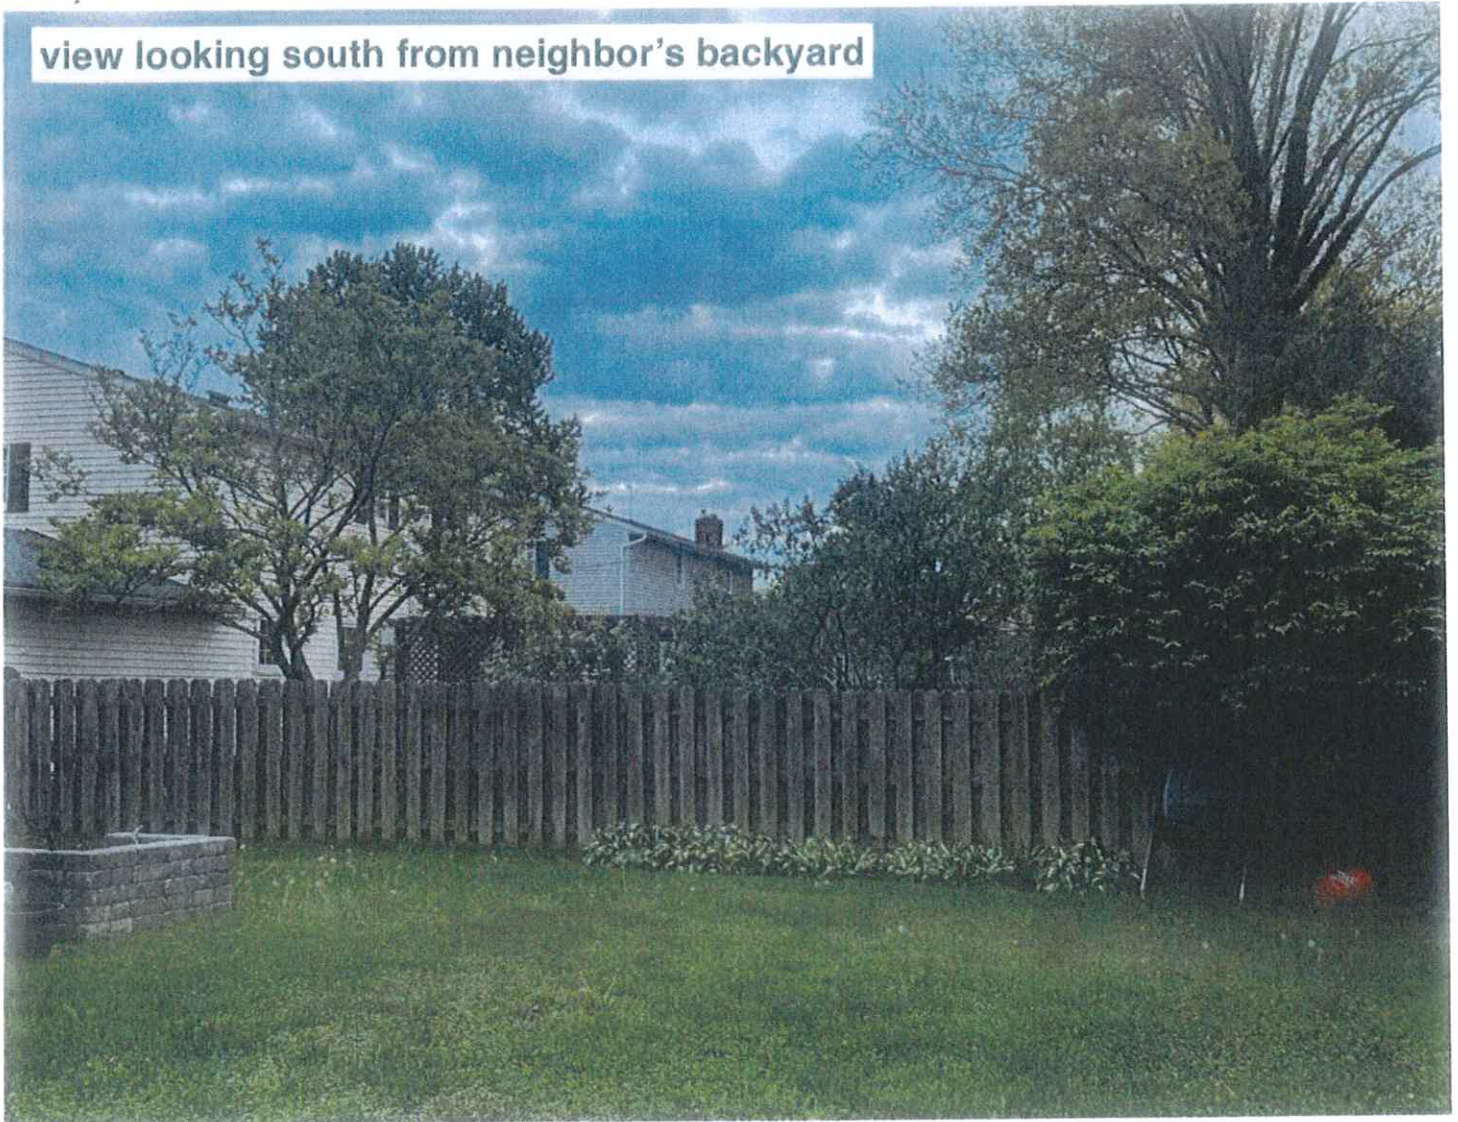

### 1 1/2" x 5 1/2" SMOOTH RAIL CAMBRIDGE PRIVACY

Height Options  
48" | 54 1/2" | 70"

Section Widths  
8 ft.

Rail Size  
1 1/2" x 5 1/2"  
with structural  
reinforcement

**View looking east from neighbor's backyard**

view looking east from neighbor's backyard

view looking east from neighbor's backyard

view looking south from neighbor's backyard

view looking south from neighbor's backyard

view looking south from neighbor's backyard

view looking south from neighbor's backyard

view looking north

view looking west

view looking south

view looking north

view looking south

view looking west

view looking west