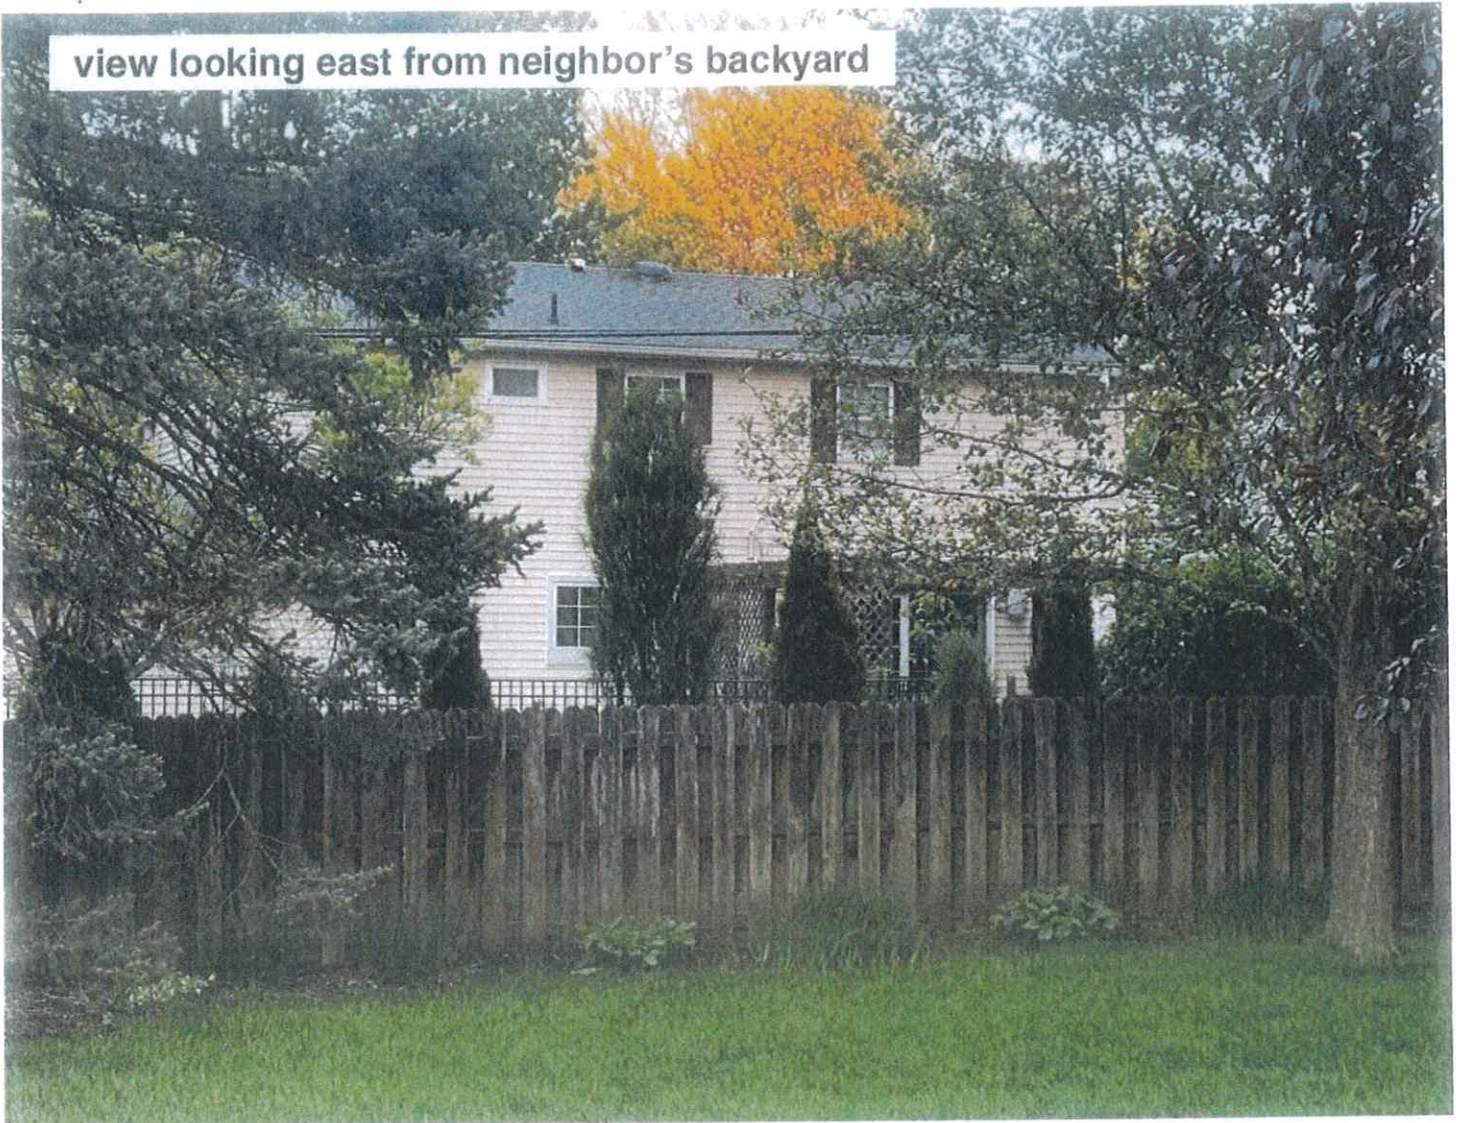

### 2" x 7" SMOOTH RAIL CAMBRIDGE PRIVACY

Height Options  
48" | 56 1/2" | 72" | 84" | 96"

Section Widths  
8 ft.

Rail Size  
2" x 7"  
with structural  
reinforcement

Not available in Black

### 1 1/2" x 5 1/2" SMOOTH RAIL CAMBRIDGE PRIVACY

Height Options  
48" | 54 1/2" | 70"

Section Widths  
8 ft.

Rail Size  
1 1/2" x 5 1/2"  
with structural  
reinforcement

**View looking east from neighbor's backyard**

view looking east from neighbor's backyard

view looking east from neighbor's backyard

view looking south from neighbor's backyard

view looking south from neighbor's backyard

view looking south from neighbor's backyard

view looking south from neighbor's backyard

view looking north

view looking west

view looking south

view looking north

view looking south

view looking west

view looking west