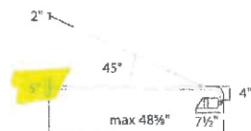

SINGLE ADJUSTABLE FLOOD LIGHT

Endurance™ - WP-LED514

ACCEPTED BY: *[Signature]* DATE: 1.26.26

	THIS SIGN SHALL REMAIN THE PROPERTY OF NEON & SIGNS UNTIL FULLY PAID FOR.	THE INTENT OF THIS DRAWING IS TO SHOW A CONCEPTUAL REPRESENTATION OF THE PROPOSED SIGNAGE. DUE TO VARIATIONS IN PRINTING DEVICES AND SUBSTRATES, THE FINISHED PRODUCT MAY DIFFER SLIGHTLY FROM DRAWING.
ALL INFORMATION CONTAINED ON THIS DRAWING IS CONFIDENTIAL AND PROPRIETARY. IT IS THE SOLE PROPERTY OF NEON AND SIGNS AND IS NOT TO BE REPRODUCED BY ANYONE WITH OUT WRITTEN CONSENT FROM NEON AND SIGNS	SCALE: 1:16	DATE: 12.1-25
	SALES: Shadi Mikdad	
	LANDLORD APPROVAL:	
NEON & SIGNS 10505 BEREA RD CLEVELAND OH 44102 216-390-0818 NEONSIGNS44111@GMAIL.COM OR SHADINEONSIGNS@AOL.COM		

side wall sign

side wall sign

ACCEPTED BY: *[Signature]* DATE: 1.26.26

THIS SIGN SHALL REMAIN THE PROPERTY OF NEON & SIGNS UNTIL FULLY PAID FOR.

THE INTENT OF THIS DRAWING IS TO SHOW A CONCEPTUAL REPRESENTATION OF THE PROPOSED SIGNAGE. DUE TO VARIATIONS IN PRINTING DEVICES AND SUBSTRATES, THE FINISHED PRODUCT MAY DIFFER SLIGHTLY FROM DRAWING.