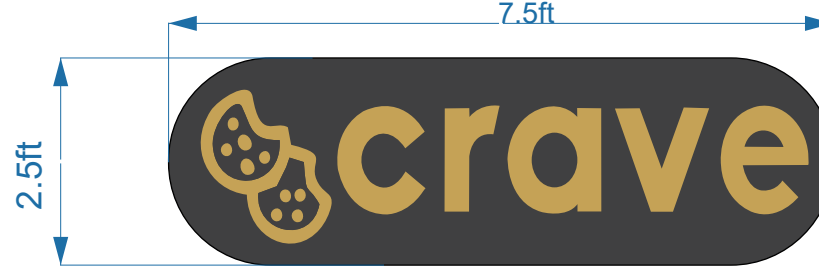

SINGLE ADJUSTABLE FLOOD LIGHT

Endurance™ - WP-LED514

ACCEPTED BY: *[Signature]* DATE: 1.26.26

	THIS SIGN SHALL REMAIN THE PROPERTY OF NEON & SIGNS UNTIL FULLY PAID FOR.	THE INTENT OF THIS DRAWING IS TO SHOW A CONCEPTUAL REPRESENTATION OF THE PROPOSED SIGNAGE. DUE TO VARIATIONS IN PRINTING DEVICES AND SUBSTRATES, THE FINISHED PRODUCT MAY DIFFER SLIGHTLY FROM DRAWING.
ALL INFORMATION CONTAINED ON THIS DRAWING IS CONFIDENTIAL AND PROPRIETARY. IT IS THE SOLE PROPERTY OF NEON AND SIGNS AND IS NOT TO BE REPRODUCED BY ANYONE WITH OUT WRITTEN CONSENT FROM NEON AND SIGNS	SCALE: 1:16	DATE: 12.1-25
	SALES: Shadi Mikdad	
	LANDLORD APPROVAL:	
NEON & SIGNS 10505 BEREA RD CLEVELAND OH 44102 216-390-0818 NEONSIGNS44111@GMAIL.COM OR SHADINEONSIGNS@AOL.COM		

side wall sign

side wall sign

ACCEPTED BY: *[Signature]* DATE: 1.26.26

THIS SIGN SHALL REMAIN THE PROPERTY OF NEON & SIGNS UNTIL FULLY PAID FOR.

THE INTENT OF THIS DRAWING IS TO SHOW A CONCEPTUAL REPRESENTATION OF THE PROPOSED SIGNAGE. DUE TO VARIATIONS IN PRINTING DEVICES AND SUBSTRATES, THE FINISHED PRODUCT MAY DIFFER SLIGHTLY FROM DRAWING.